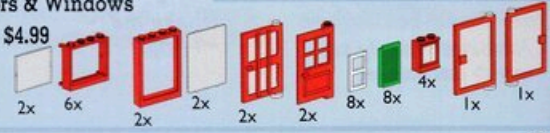

P. #5149 Doors & Windows

38 pieces. $4.99

M. #624 Basic Motor

27 pieces. $25.99
Requires 6AA Batteries (not included)